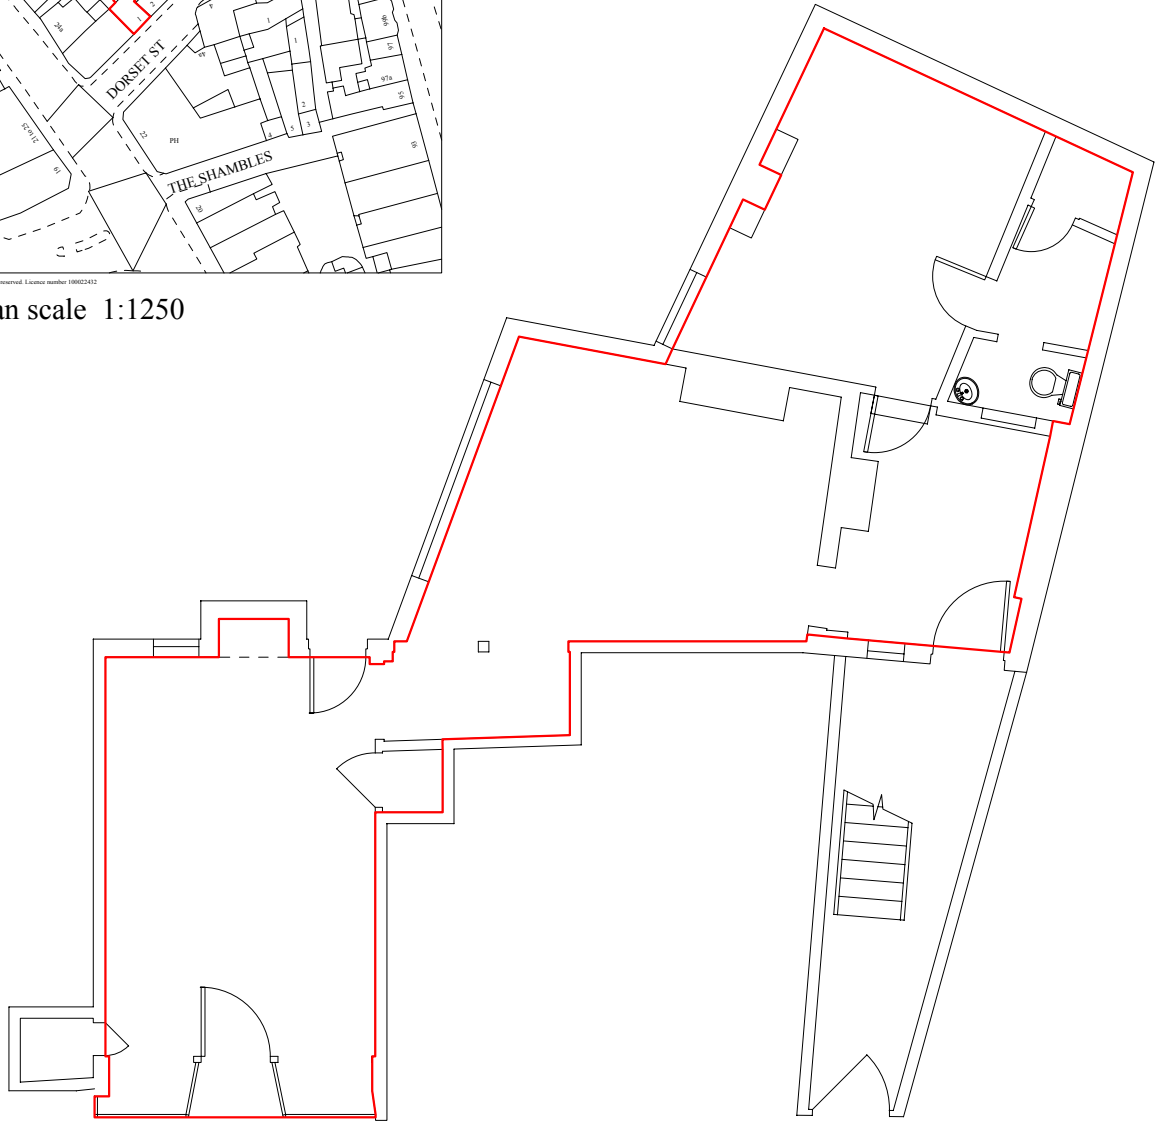

Ground Floor